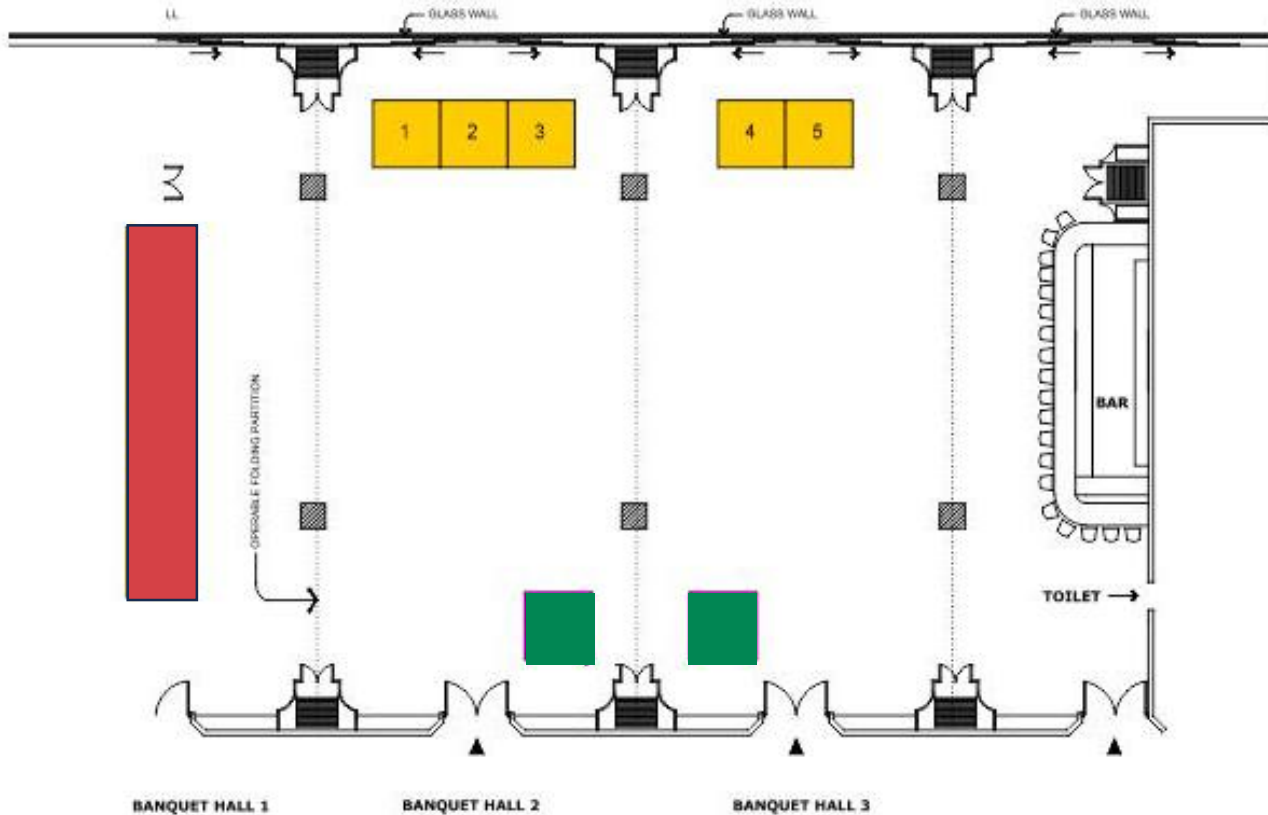

DPG Pavilion Floorplan

EXHIBITORS

PSA Pavilion

DPG Booths

1. OpenCRVS
2. OpenG2P
3. Mifos
4. Mojaloop
5. MOSIP

Top Solutions
from MOSIP
Create 2024