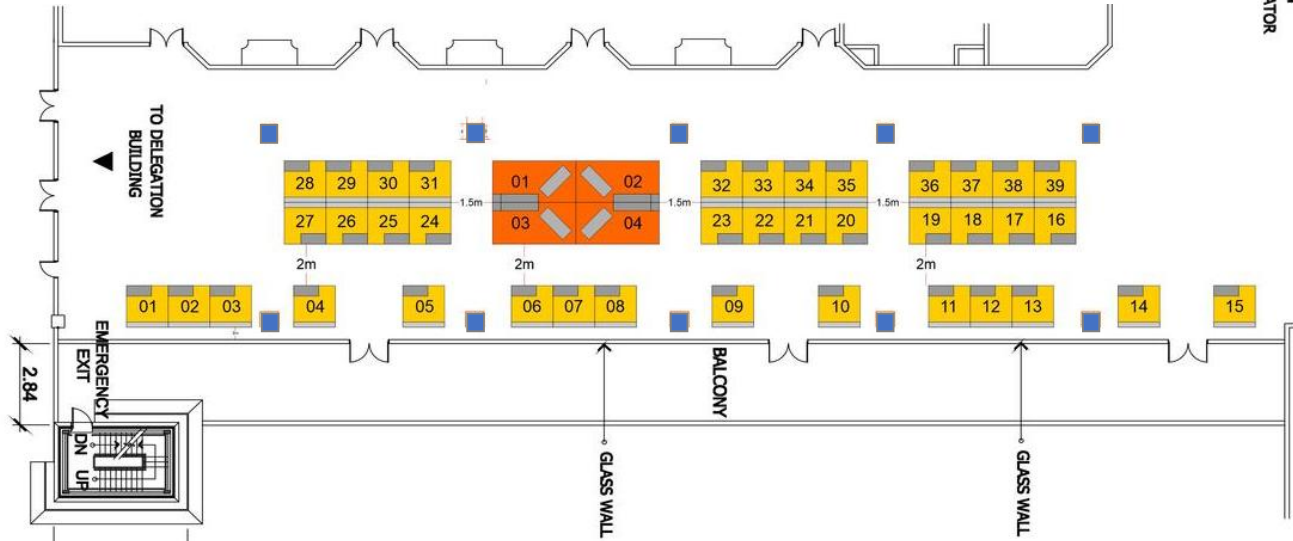

Solution Discovery Floorplan

KEY

- 2 x 2 booths
- 4 x 2 booths
- Tables
- Pillars

EXHIBITORS

1. FAMOCO
2. DIGITALTRUST
3. ACCESS COMPUTECH
4. INTEGRATED BIOMETRICS
5. SEVENTH SENSE
6. EMPTECH
7. FEITIAN
8. OVD KINEGRAM
9. TECH5